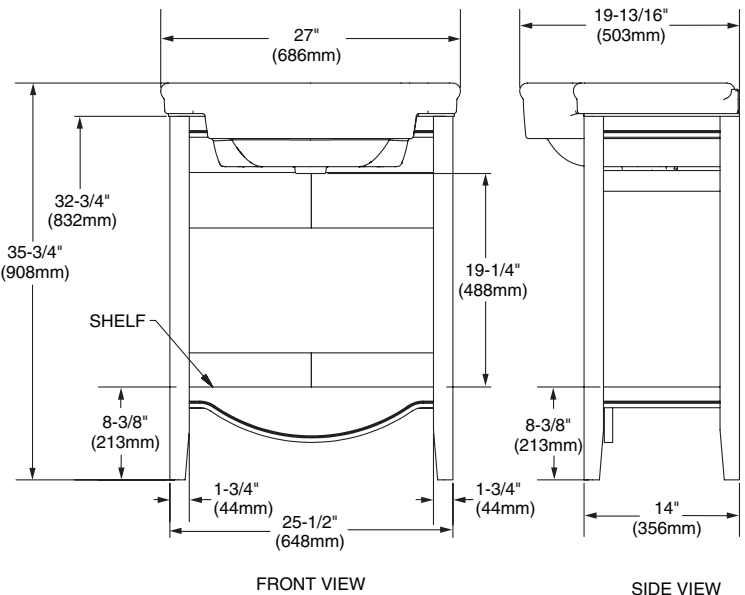

Separate Components:

- ❑ 0282.008 Console/Pedestal top
8" (203mm) centers
- ❑ 9425.200 Skyline Washstand

Nominal Dimensions with Sink:

27" x 14" x 35-3/4"
(648 x 356 x 870mm)

Compliance Certifications -

Meets or Exceeds the Following Specifications:

Dark Chocolate

NOTES:

* DIMENSIONS SHOWN FOR LOCATION OF SUPPLIES AND "P" TRAP ARE SUGGESTED.

▼ ANCHOR SCREWS FOR LAVATORY AND PEDESTAL NOT INCLUDED.
- FITTINGS NOT INCLUDED AND MUST BE ORDERED SEPARATELY.
PROVIDE SUITABLE REINFORCEMENT FOR ALL WALL SUPPORTS.

IMPORTANT: Dimensions of fixtures are nominal and may vary within the range of tolerances established by ANSI Standard A112.19.9M. These measurements are subject to change or cancellation. No responsibility is assumed for use of superseded or voided pages.